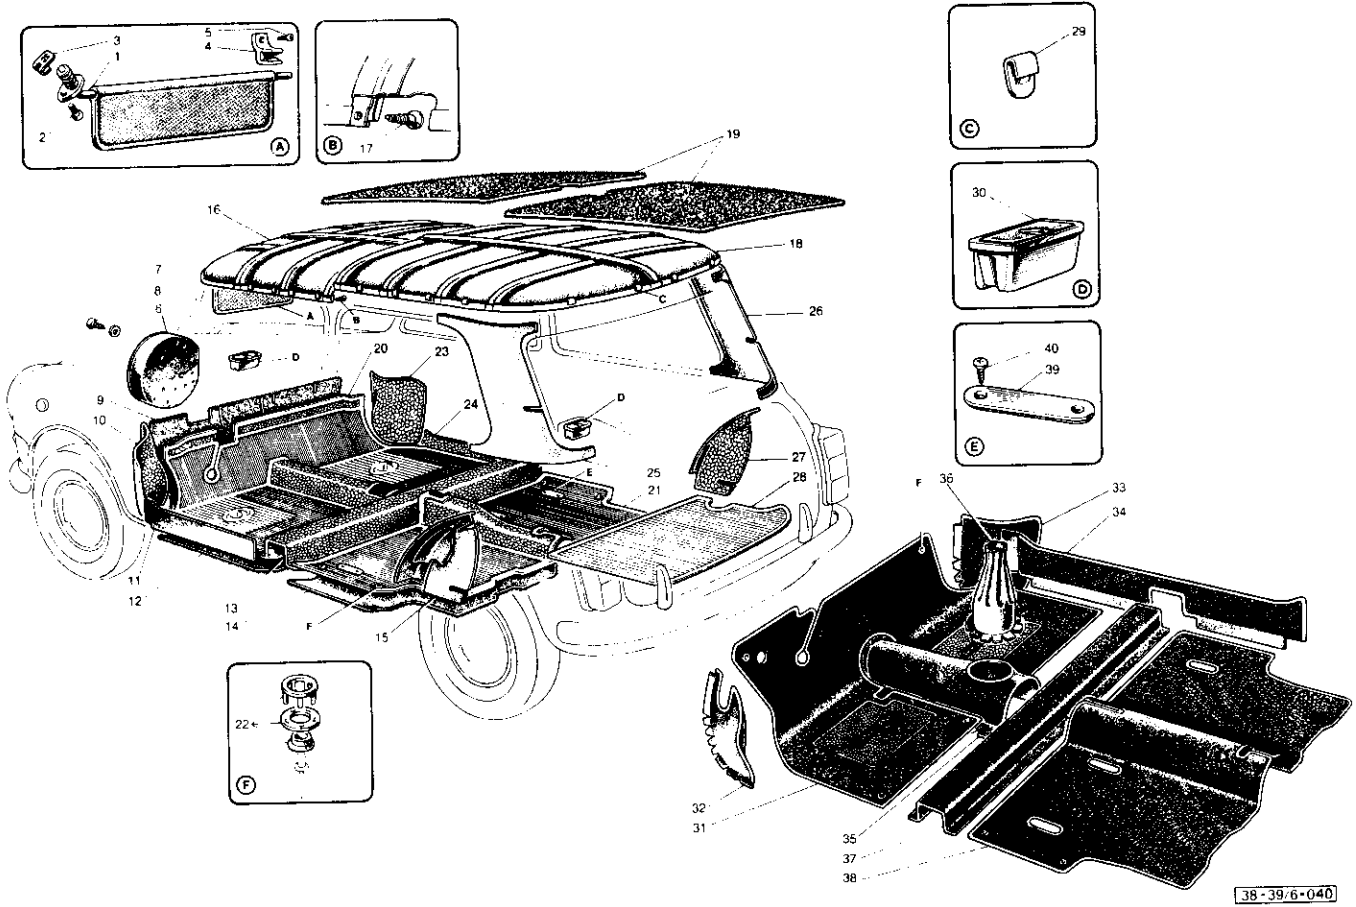

Ill. No.	Part No.	DESCRIPTION	Qty.	Change Point	REMARKS
<b>CARPETS AND FELTS—continued</b>					
35	AXE 7	CARPET—TUNNEL—BLACK	1		
35	AXE 409	CARPET—TUNNEL—BEIGE	1		
36	AXE 8	Gaiter—gear lever	1		
37	AXE 17	Carpet—cross-member—Black	1		] 1300
37	AXE 408	Carpet—cross-member—Beige	1		
37	AXE 565	Carpet—cross-member—Beige	1		] 1000, 1001 & Minimatic
37	AXE 559	Carpet—cross-member—Black	1		
37	AXE 575	Carpet—cross-member—Smoke Grey	1		Minimatic
21	AXE 563	Carpet—rear—Black	1		] 1000, 1001 & Minimatic
21	AXE 567	Carpet—rear—Beige	1		
21	AXE 572	Carpet—rear—Smoke Grey	1		Minimatic
38	AXE 5	Carpet—rear—Black	1		Italy only
38	AXE 259	Carpet—rear—Black	1		France, Switzer- land and Benelux countries
38	AXE 401	Carpet—rear ] Beige	1		Italy
38	AXE 402	Carpet—rear ]	1		France, Switzer- land and Benelux countries
39	AXE 16	Plate	4		
40	AC 608061	Screw	8		